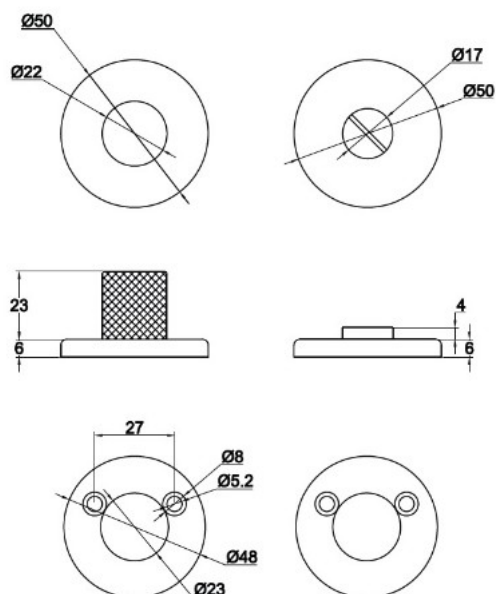

PRODUCT SHEET

Description:

Thumbturn & Release "House" Brushed Brass, SS-304, W/O Indicator F/38-45mm Doors, CC:27mm Mounting Plate, 2 Pcs., Cut Off Screws M4x60mm + 2 Pcs. Sleeve Nuts M4x16mm, 1 Pcs, 5x5x65mm Spindle, 1 Pcs 8x8x65mm Spindle

Item number:

22.23.308-0

Units	Box	Carton	HS Code	Barcode
Set	1	9	8302411000	 5704866521376

SISO A/S

Mileparken 11
DK-2740 Skovlunde
Denmark
VAT: 24786013

Phone +45 45 830 900

www.siso.dk
siso@siso.dk

Danske Bank
Nytorv Branch
Copenhagen
SWIFT: DABADKKK

Account no.
4180 3112 112936
IBAN Account
DK7230003112112936